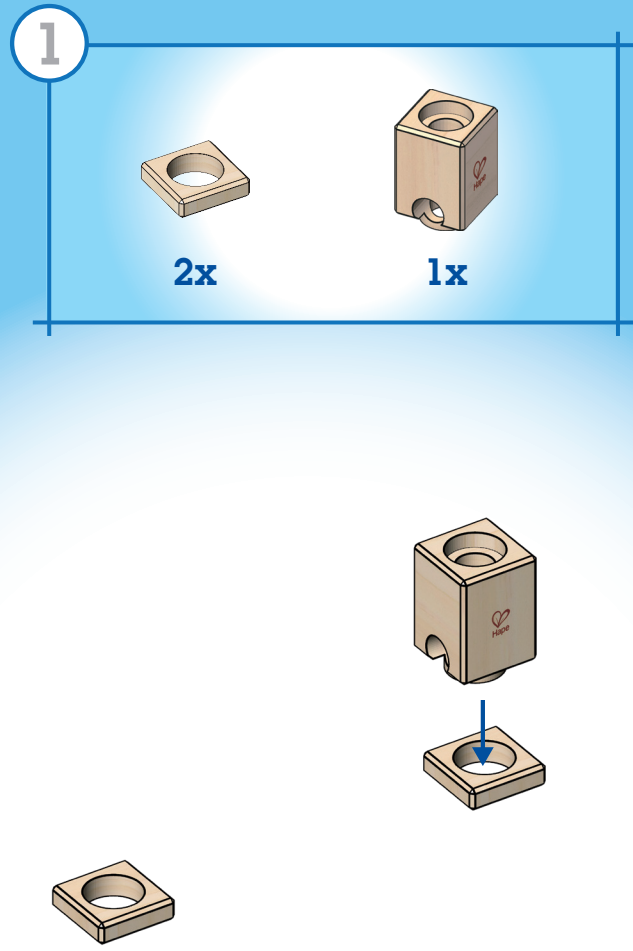

E6022
Sonic
Playground

quadrilla
Marble Run Construction

665338 V01

Hape
Hape International AG
Alsfelder Straße 41
35325 Mücke
Germany
USA
1909 Tyler St. #301
Hollywood FL 33020

H A P E . C O M