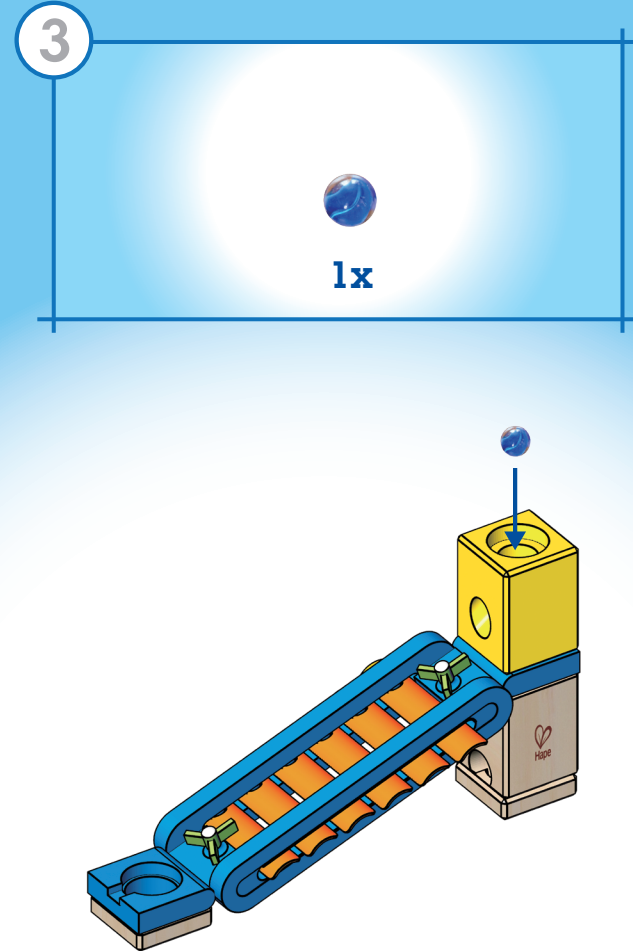

E6022
Sonic
Playground

quadrilla
Marble Run Construction

665338 V01

Hape
Hape International AG
Alsfelder Straße 41
35325 Mücke
Germany
USA
1909 Tyler St. #301
Hollywood FL 33020

H A P E . C O M