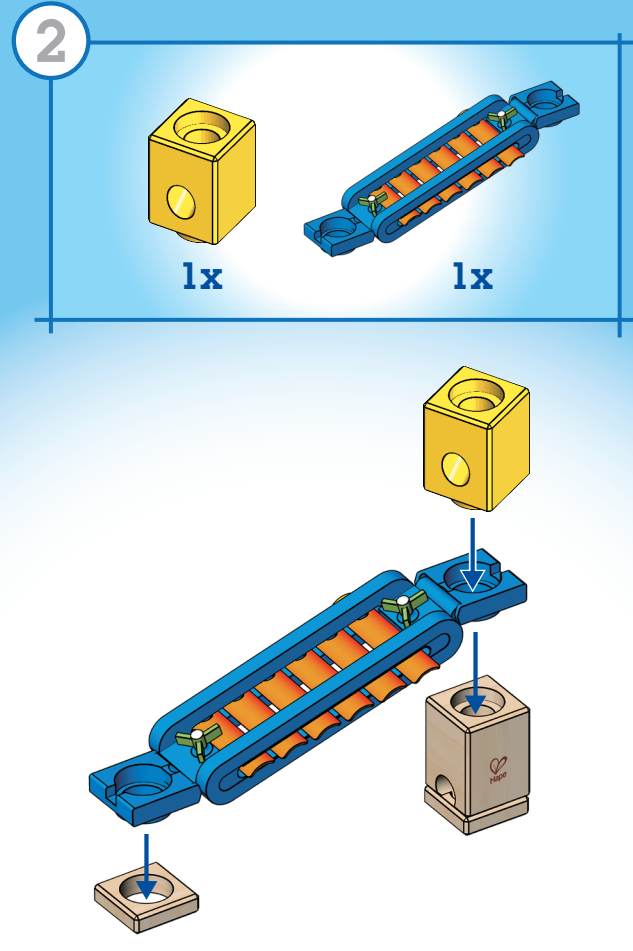

E6022
Sonic
Playground

quadrilla
Marble Run Construction

665338 V01

Hape
Hape International AG
Alsfelder Straße 41
35325 Mücke
Germany
USA
1909 Tyler St. #301
Hollywood FL 33020

H A P E . C O M