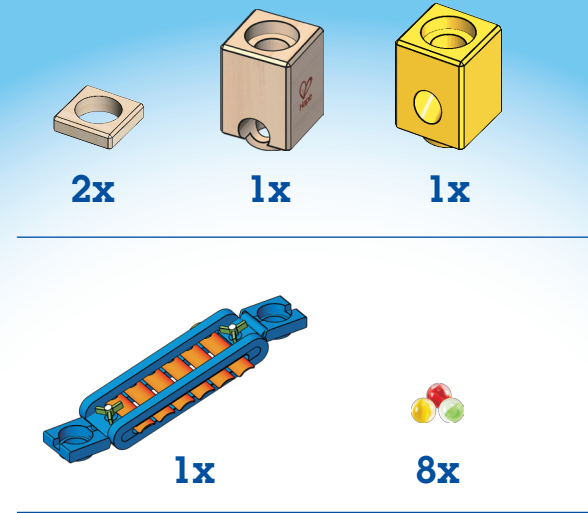

E6022
Sonic
Playground

quadrilla
Marble Run Construction

665338 V01

Hape
Hape International AG
Alsfelder Straße 41
35325 Mücke
Germany
USA
1909 Tyler St. #301
Hollywood FL 33020

H A P E . C O M